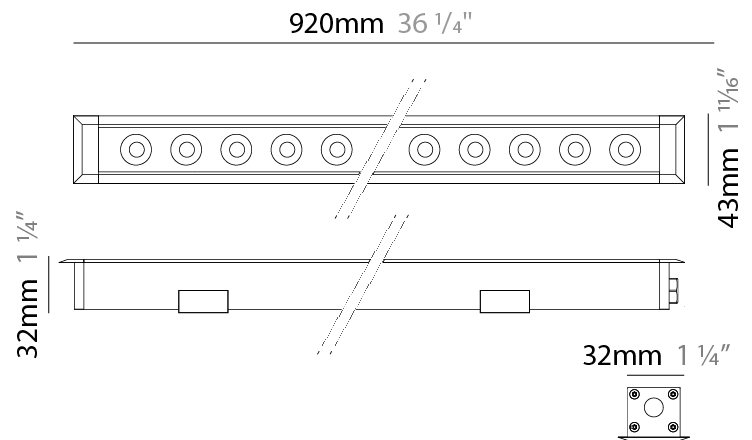

GENERAL

Series: Mini Corniche
Brand: Platek
Division: Exterior
Mounting Type: Recessed
Mounting Location: In-Ground
Subcategory: Walk Over

PHYSICAL

Shape: Rectangle
Length (mm): 920
Length (in): 36 1/4
Width (mm): 43
Width (in): 1 5/8
Height (mm): 32
Height (in): 1 1/2
Light Distribution: Uplight
Weight (kg): 1.6
Weight (lbs): 3.5
Screws: A4 stainless steel
Diffuser: Clear tempered glass
Gasket: Gore-Tex valve to prevent condensation inside the fitting.
Fixture Finish: BLK / WHI / GRY / COR / ANT / BRZ
Fixture Material: Extruded Aluminum

ELECTRICAL

Lamp Type: LED
Input Wattage (W): 32 / 17.5 (Dif) / 19.5 (Asy)
Total Output Wattage (W): 29 / 15.5 (Dif) / 17 (Asy)
Dimming: Non-Dimming / Phase Dimming (120Vac only) / 0-10V Dimming
Driver Included: No
Driver Location: Remote
Driver Type: Constant Voltage - 120 / 277Vac
Driver Class: Class 2
Input Voltage (V): 120 - 277
Output Voltage (V): 24

LED

Number of LEDs: 27
Color Temperature (°K): 3000 / 4000
Max. Delivered Lumen (lm): 1940 - 2320 / 2020 - 2415
CRI: >80 CRI
Lamp Life (hrs): 60000

OPTICAL

Optic°: 13 / 26 / 40 / ELL (29W) - DIF (15.5W) / ASY (17W)

RATINGS AND CERTIFICATIONS

Certified By: Certified for North American Standards
IP rating: IP65
IK Rating: IK07
Bug Rating: B0 U5 G0
Upon Request: Higher Maximum Ambient Temperature