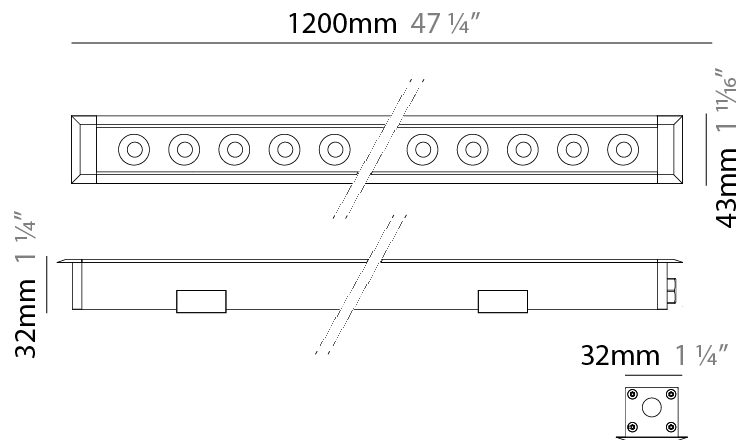

E91639-

base number   Finish Options   Lens Options

1. To build a product code in our configurator select the specify button on the base model # product page
2. To build a manual product code on this datasheet choose from the options listed below in blue font and add the suffix to the base model #

GENERAL

Series: Mini Corniche
Brand: Platek
Division: Exterior
Mounting Type: Recessed
Mounting Location: In-Ground
Subcategory: Walk Over

PHYSICAL

Shape: Rectangle
Length (mm): 1220
Length (in): 48 1/2
Width (mm): 43
Width (in): 1 5/8
Height (mm): 32
Height (in): 1 1/2
Light Distribution: Uplight
Screws: A4 stainless steel
Diffuser: Clear tempered glass
Gasket: Gore-Tex valve to prevent condensation
Fixture Finish: [BLK / WHI / GRY / COR / ANT / BRZ](#)
Fixture Material: Extruded Aluminum

ELECTRICAL

Lamp Type: LED
Total Output Wattage (W): 46
Dimming: Bluetooth technology or DMX
Control Gear: DMX
Driver Included: No
Driver Location: Remote
Driver Type: Constant Current - Universal
Driver Class: Class 2
Input Voltage (V): 120 - 277
Constant Current (MA): 500

LED

Number of LEDs: 32
Color Temperature (°K): RGBW
CRI: >80 CRI
Lamp Life (hrs): 60000
Special LEDs offerings: RGBW

OPTICAL

Optic°: [26 / 47 / ELL](#)

RATINGS AND CERTIFICATIONS

Certified By: Certified for North American Standards
IP rating: IP67
IK Rating: IK07
Bug Rating: B1 U0 G0
Upon Request: Higher Maximum Ambient Temperature

PROJECT
TYPE
SPECIFIER
QUANTITY
DATE