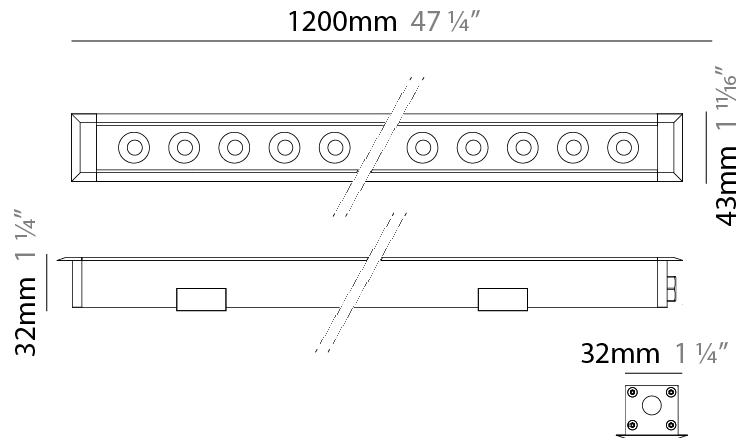

GENERAL

Series: Mini Corniche
Brand: Platek
Division: Exterior
Mounting Type: Recessed
Mounting Location: In-Ground
Subcategory: Walk Over

PHYSICAL

Shape: Rectangle
Length (mm): 1220
Length (in): 48 1/32
Width (mm): 43
Width (in): 1 5/8
Height (mm): 32
Height (in): 1 1/2
Light Distribution: Uplight
Screws: A4 stainless steel
Diffuser: Clear tempered glass
Gasket: Gore-Tex valve to prevent condensation
Fixture Finish: [BLK / WHI / GRY / COR / ANT / BRZ](#)
Fixture Material: Extruded Aluminum

ELECTRICAL

Lamp Type: LED
Input Wattage (W): 24 (Dif) / 26 (Asy) / 46
Total Output Wattage (W): 21 (Dif) / 22 (Asy) / 40
Driver Included: No
Driver Location: Remote
Driver Type: Constant voltage - 120 / 277Vac
Driver Class: Class 2
Input Voltage (V): 120 - 277
Output Voltage (V): 24
Upon Request: (Not included - see components [IP65 or higher enclosure to be supplied by others]) 0-10Vdc dimming / Phase dimming / Non-dimming 120/277Vac

LED

Number of LEDs: 36
Color Temperature (°K): [3000 / 4000](#)
Max. Delivered Lumen (lm): 3000 / 3120
Nominal Lumen (lm): 5040 / 5220
CRI: >80 CRI
Lamp Life (hrs): 60000

OPTICAL

Optic°: [13 / 26 / 40 / ASY / DIF / ELL](#) ; [RGBW 26 / 40 / ELL](#)

RATINGS AND CERTIFICATIONS

Certified By: Certified for North American Standards
IP rating: IP67
IK Rating: IK07
Bug Rating: B0 U5 G0
Upon Request: Higher Maximum Ambient Temperature

PROJECT
TYPE
SPECIFIER
QUANTITY
DATE