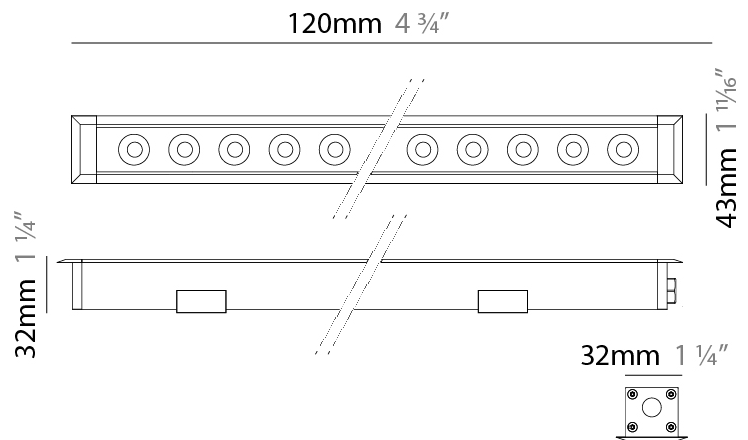

RATINGS AND CERTIFICATIONS

Certified By: Certified for North American Standards
IP rating: IP67
IK Rating: IK07
Bug Rating: B0 U3 G0
Upon Request: Higher Maximum Ambient Temperature