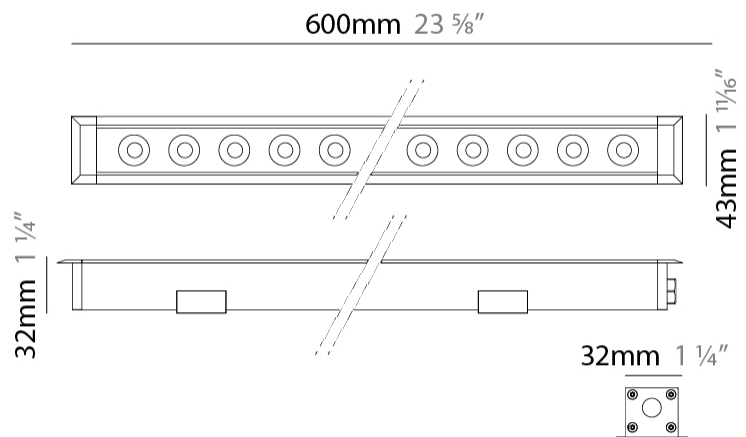

GENERAL

Series: Mini Corniche
Brand: Platek
Division: Exterior
Mounting Type: Recessed
Mounting Location: In-Ground
Subcategory: Walk Over

PHYSICAL

Shape: Rectangle
Length (mm): 620
Length (in): 24 ⁷/₁₆
Width (mm): 43
Width (in): 1 ¹¹/₁₆
Depth (mm): 32
Depth (in): 1 ¹/₄
Light Distribution: Uplight
Diffuser: Tempered Glass - 5mm / 3/16" thick
Gasket: Gore-Tex valve to prevent condensation
Fixture Finish: BLK / WHI / GRY / COR / ANT / BRZ
Fixture Material: Extruded Aluminum

ELECTRICAL

Lamp Type: LED
Input Wattage (W): 21 / 11.5 (Dif) / 12.5 (Asy)
Total Output Wattage (W): 18.5 / 10.5 (Dif) / 11 (Asy)
Driver Included: No
Driver Location: Remote
Driver Type: Constant Voltage - 120 / 277Vac
Driver Class: Class 2
Input Voltage (V): 120 - 277
Output Voltage (V): 24
Upon Request: (Not included - see components [IP65 or higher enclosure to be supplied by others]) 0-10Vdc dimming / Phase dimming / Non-dimming 120/277Vac

LED

Number of LEDs: 18
Color Temperature (°K): 3000 / 4000
Max. Delivered Lumen (lm): 340 - 1500 / 350 - 1560
CRI: >80 CRI
Lamp Life (hrs): 60000

OPTICAL

Optic°: 13 / 26 / 40 / ELL / DIF / ASY
Beam Angle: Diffuser - 82

RATINGS AND CERTIFICATIONS

Certified By: Certified for North American Standards
IP rating: IP67
IK Rating: IK07
Bug Rating: B0 U5 G0
Upon Request: Higher Maximum Ambient Temperature