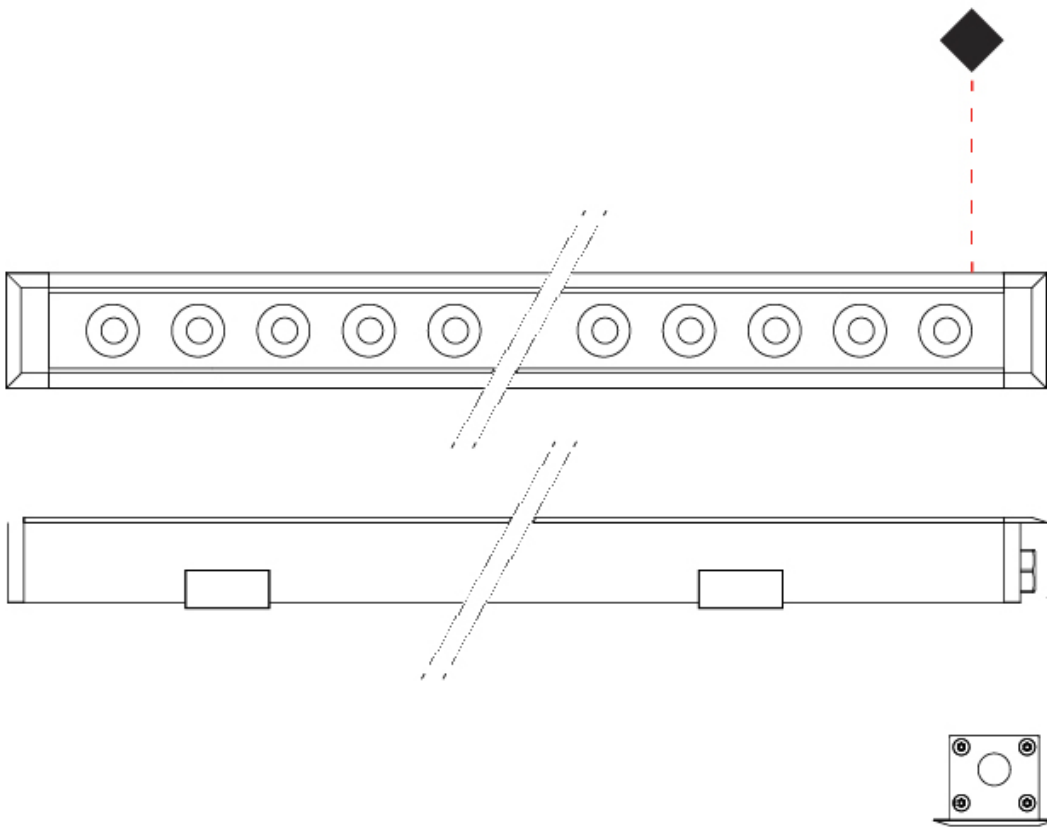

MINI CORNICHE RECESSED

E9I521-

PROJECT _____

TYPE _____

SPECIFIER _____

QUANTITY _____

DATE _____

E